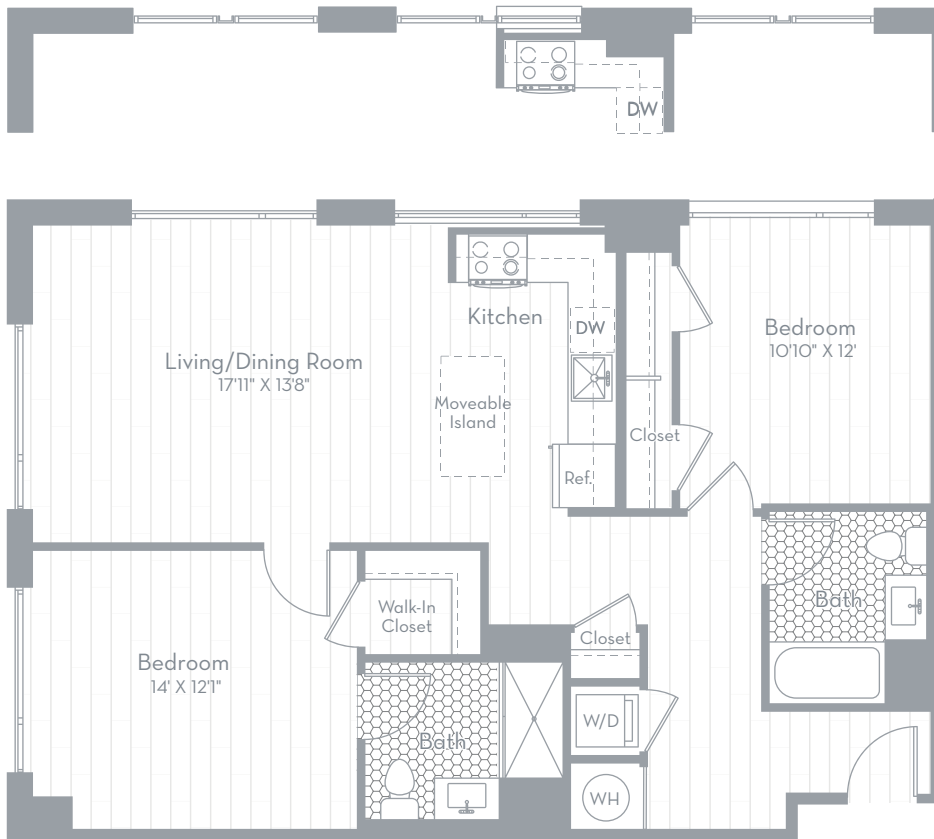

B-17

2 BEDROOMS / 2 BATHS / 1,102 SF

Monthly Rent: _____

Move-in Date: _____

Apartment #: _____

Floor 2

Floor 3

Floor 4

Floor 5

Floor 6

Floor 7

Floor 8 Floor 9

701 Second Street NE, Washington DC 20002
StationHouseDC.com
202-554-9400

Square footage displayed is approximate and may vary slightly.
Rental rates, availability, lease terms, deposits, apartment features and specials are subject to change without notice.
Details and dimensions may differ from actual plans.